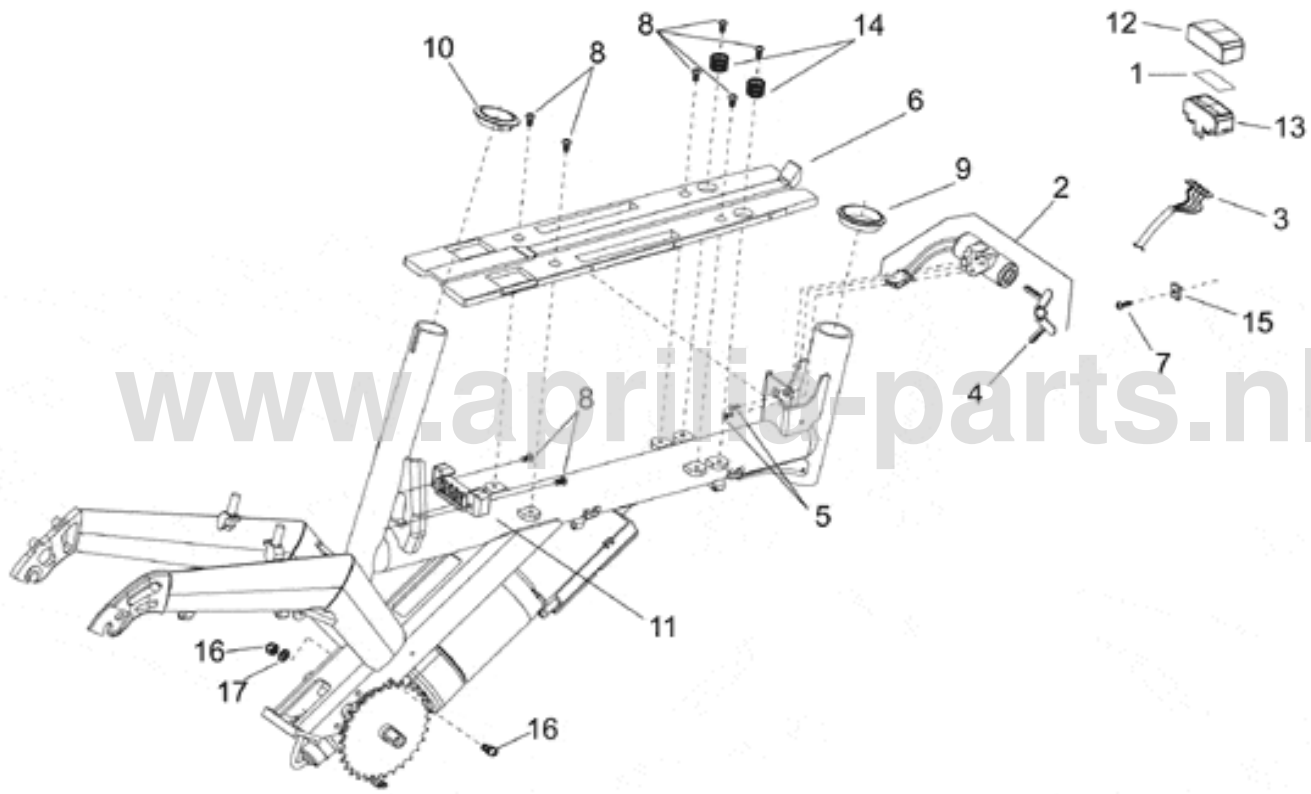

Ref.	Description	Year	I.M.	Country	Version	Code	Qty
1	Decal	-	-	-	-	8000108	1
2	Main switch - steering lock	-	-	-	-	8000046	1
3	Led	-	-	-	-	8000048	1
4	Key	-	-	-	-	8000215	1
5	Screw M4X12	-	-	-	-	8000243	2
6	Battery holder supp. plate	-	-	-	-	8000052	1
7	Screw M4X12	-	-	-	-	8000244	1
8	Screw M5X10	-	-	-	-	8000060	8
9	Dust cover	-	-	-	-	8000036	1
10	Dust cover	-	-	-	-	8000037	1
11	Battery plate	-	-	-	-	8000051	1
12	Indicator cap	-	-	-	-	8000058	1
13	Indicator housing City	-	-	-	city	8000199	1
	Indicator housing Racing	-	-	-	rac	8000110	1
14	Spring	-	-	-	-	8000059	2
15	Clip	-	-	-	-	8000117	1
16	screw+nut	-	-	-	-	8000042	3
17	Washer	-	-	-	-	8000090	3