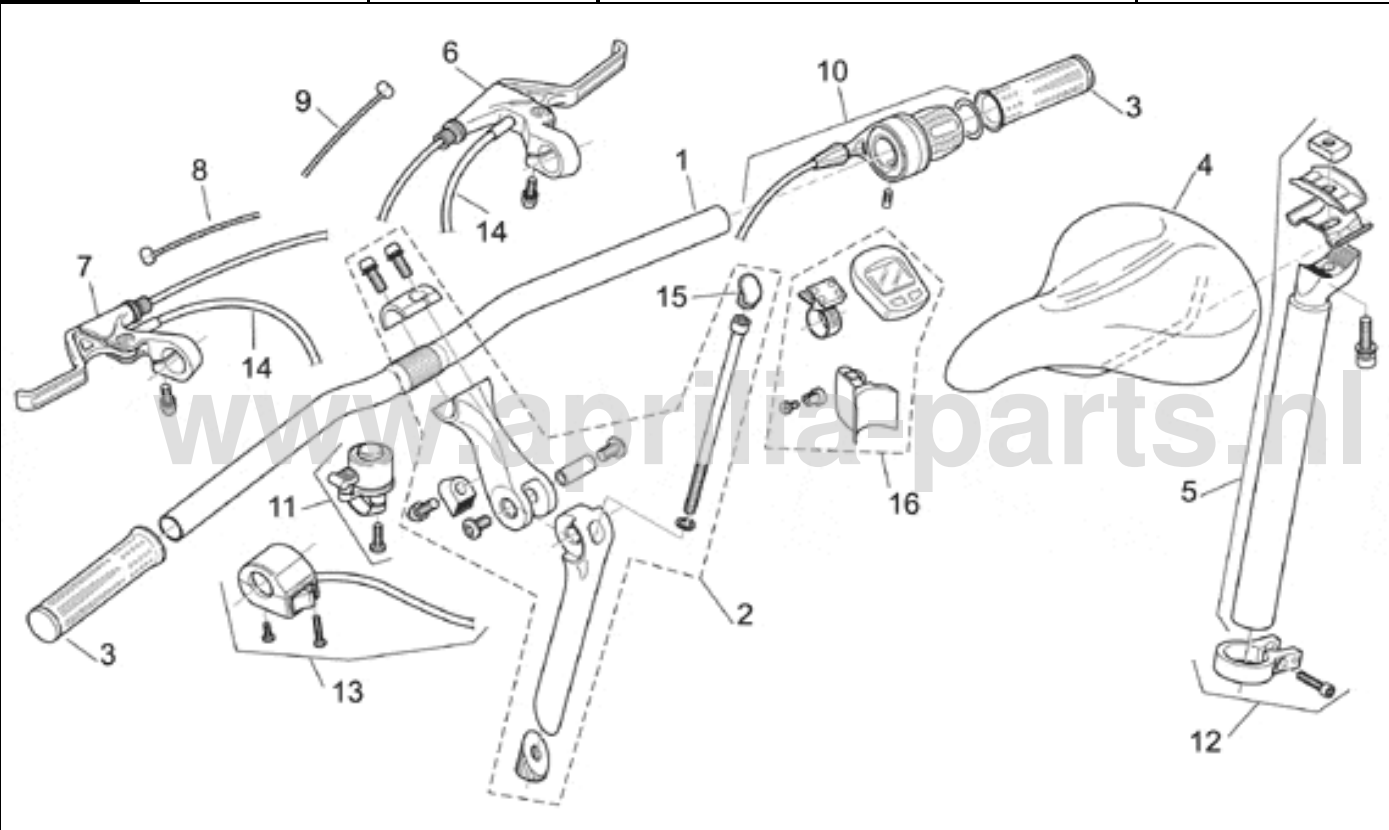

Ref.	Description	Year	I.M.	Country	Version	Code	Qty
1	Ball ring set, complete	-	-	-	city	8000101	1
	Ball ring set, complete	-	-	-	rac	8000034	1
2	Spacer SP3	-	-	-	-	8000035	1
3	Spacer SP1,5	-	-	-	city	8000194	1
	Spacer SP10	-	-	-	rac	8000105	1
4	Front fork	-	-	-	city	8000196	1
	Front fork	-	-	-	rac	8000044	1
5	Frame	-	-	-	city	8000091	1
	Frame	-	-	-	rac	8000045	1
6	Anti-dust tube	-	-	-	city	8000203	2
	Anti-dust tube	-	-	-	rac	8000202	2
7	Sleeve plug	-	-	-	-	8000256	2

Ref.	Description	Year	I.M.	Country	Version	Code	Qty
1	Pedal	-	-	-	-	8000181	1
2	Chain	-	-	-	-	8000038	1
3	Rear derailleur	-	-	-	-	8000039	1
4	Plate	-	-	-	-	8000106	1
5	Screw with washer M8X 18	-	-	-	-	8000041	2
6	Crankset	-	-	-	-	8000030	1
7	Pin	-	-	-	-	8000107	1
8	End cap 100 pz	-	-	-	-	8000028	1
9	Transparent cable housing	-	-	-	-	8000220	1
10	Open ferrule	-	-	-	-	8000221	1
11	Casing	-	-	-	-	8000219	1
12	Crankset cap	-	-	-	-	8000257	2

Ref.	Description	Year	I.M.	Country	Version	Code	Qty
1	Front hub	-	-	-	-	8000001	1
2	Rear hub	-	-	-	-	8000103	1
3	Sprag clutch	-	-	-	-	8000003	1
4	Spoke disc	-	-	-	-	8000004	1
5	Front spoke	-	-	-	city	8000178	36
	Front spoke	-	-	-	rac	8000007	36
6	Spoke	-	-	-	city	8000177	18
	Spoke	-	-	-	rac	8000005	18
7	Spoke	-	-	-	city	8000176	18
	Spoke	-	-	-	rac	8000006	18
8	Wheel	-	-	-	city	8000179	2
	Wheel	-	-	-	rac	8000008	2
9	Tyre	-	-	-	city	8000094	2
	Tyre	-	-	-	rac	8000009	2
10	Inner tube	-	-	-	city	8000095	2
	Inner tube	-	-	-	rac	8000010	2
11	Flap	-	-	-	city	8000093	2
	Flap	-	-	-	rac	8000011	2
12	Oval reflector, amber	-	-	-	-	8000012	4
13	Nipples	-	-	-	-	8000227	72
14	Plastic washer	-	-	-	-	8000223	1