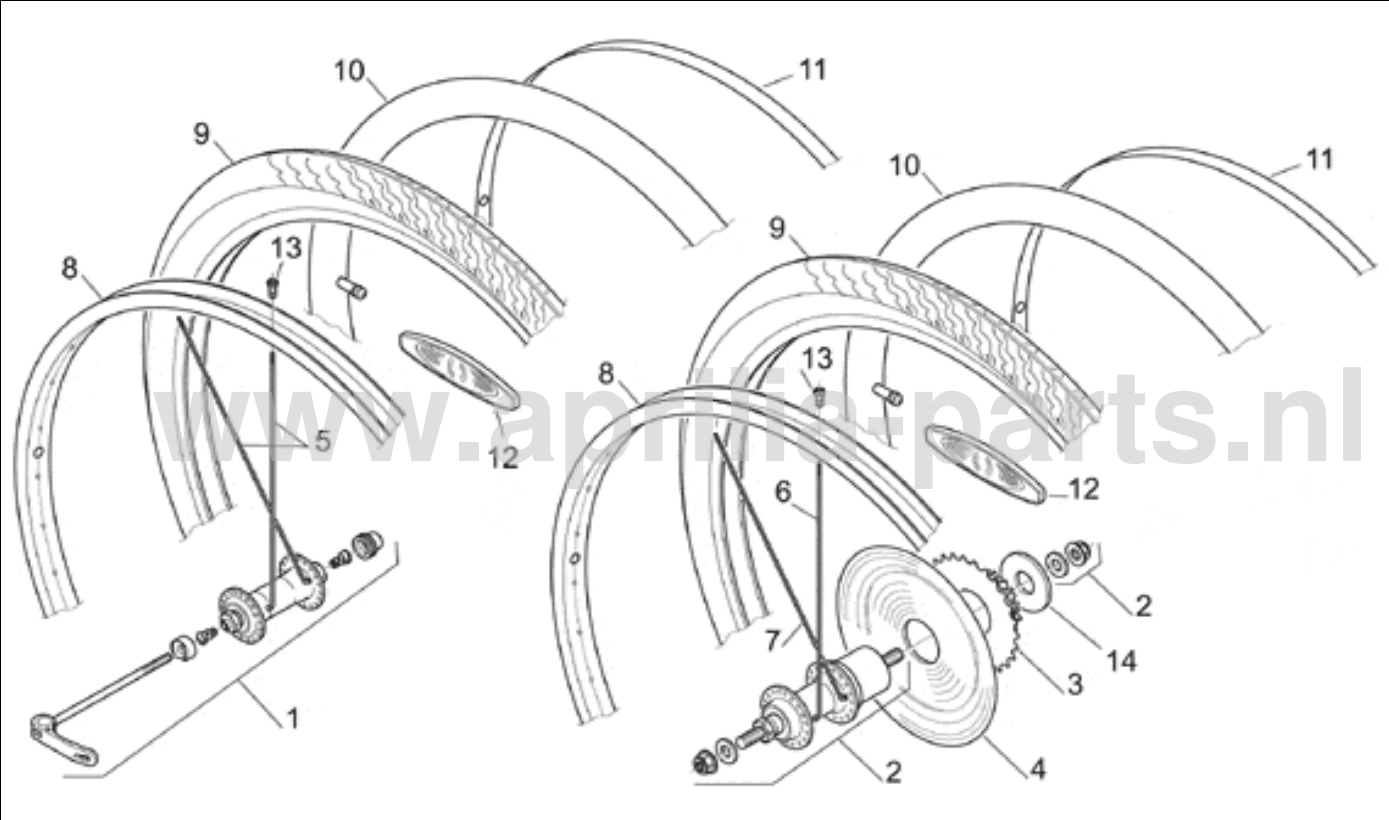

Ref.	Description	Year	I.M.	Country	Version	Code	Qty
1	Ball ring set, complete	-	-	-	city	8000101	1
	Ball ring set, complete	-	-	-	rac	8000034	1
2	Spacer SP3	-	-	-	-	8000035	1
3	Spacer SP1,5	-	-	-	city	8000194	1
	Spacer SP10	-	-	-	rac	8000105	1
4	Front fork	-	-	-	city	8000196	1
	Front fork	-	-	-	rac	8000044	1
5	Frame	-	-	-	city	8000091	1
	Frame	-	-	-	rac	8000045	1
6	Anti-dust tube	-	-	-	city	8000203	2
	Anti-dust tube	-	-	-	rac	8000202	2
7	Sleeve plug	-	-	-	-	8000256	2

Ref.	Description	Year	I.M.	Country	Version	Code	Qty
1	Pedal	-	-	-	-	8000181	1
2	Chain	-	-	-	-	8000038	1
3	Rear derailleur	-	-	-	-	8000039	1
4	Plate	-	-	-	-	8000106	1
5	Screw with washer M8X 18	-	-	-	-	8000041	2
6	Crankset	-	-	-	-	8000030	1
7	Pin	-	-	-	-	8000107	1
8	End cap 100 pz	-	-	-	-	8000028	1
9	Transparent cable housing	-	-	-	-	8000220	1
10	Open ferrule	-	-	-	-	8000221	1
11	Casing	-	-	-	-	8000219	1
12	Crankset cap	-	-	-	-	8000257	2

Ref.	Description	Year	I.M.	Country	Version	Code	Qty
1	Front hub	-	-	-	-	8000001	1
2	Rear hub	-	-	-	-	8000103	1
3	Sprag clutch	-	-	-	-	8000003	1
4	Spoke disc	-	-	-	-	8000004	1
5	Front spoke	-	-	-	city	8000178	36
	Front spoke	-	-	-	rac	8000007	36
6	Spoke	-	-	-	city	8000177	18
	Spoke	-	-	-	rac	8000005	18
7	Spoke	-	-	-	city	8000176	18
	Spoke	-	-	-	rac	8000006	18
8	Wheel	-	-	-	city	8000179	2
	Wheel	-	-	-	rac	8000008	2
9	Tyre	-	-	-	city	8000094	2
	Tyre	-	-	-	rac	8000009	2
10	Inner tube	-	-	-	city	8000095	2
	Inner tube	-	-	-	rac	8000010	2
11	Flap	-	-	-	city	8000093	2
	Flap	-	-	-	rac	8000011	2
12	Oval reflector, amber	-	-	-	-	8000012	4
13	Nipples	-	-	-	-	8000227	72
14	Plastic washer	-	-	-	-	8000223	1