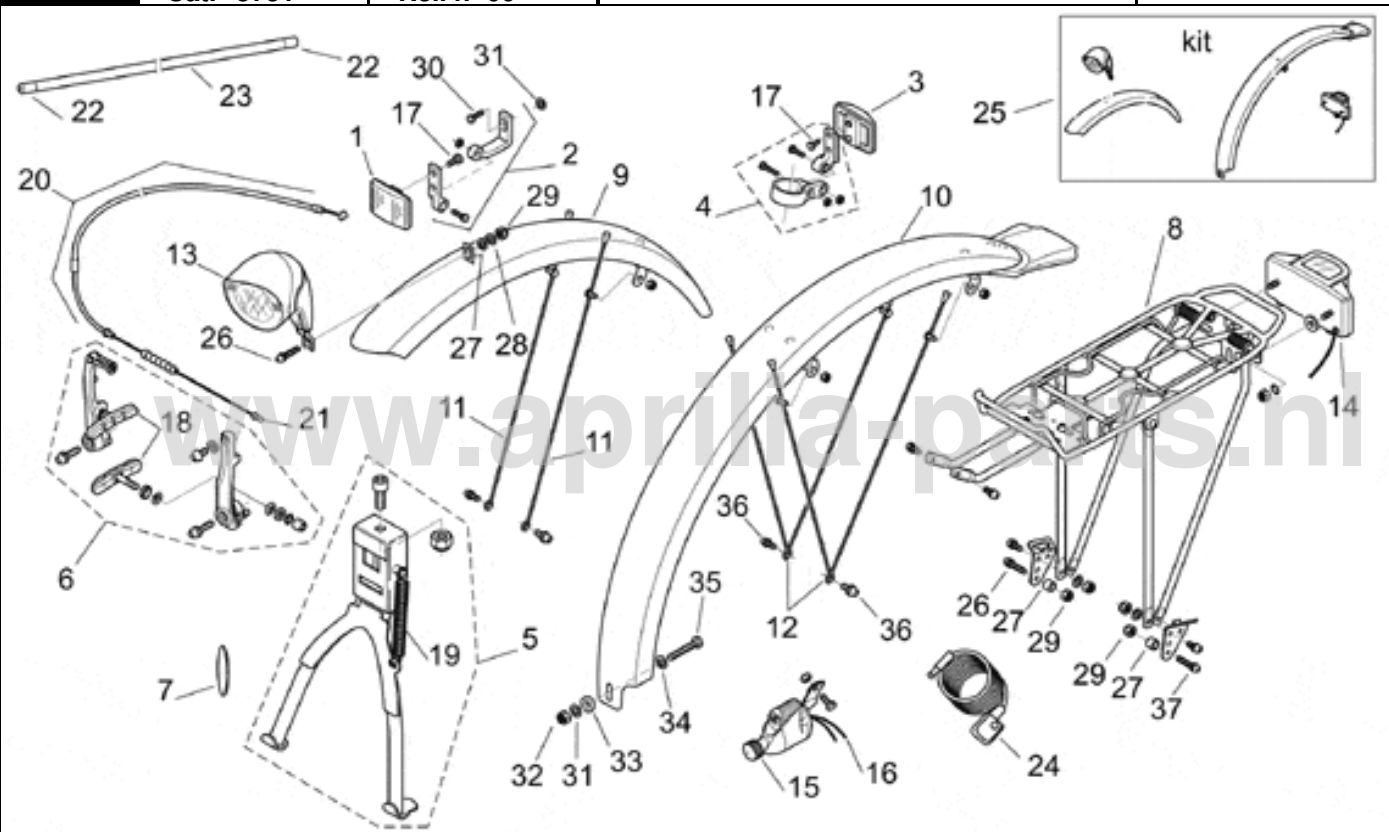

Ref.	Description	Year	I.M.	Country	Version	Code	Qty
1	Ball ring set, complete	-	-	-	city	8000101	1
	Ball ring set, complete	-	-	-	rac	8000034	1
2	Spacer SP3	-	-	-	-	8000035	1
3	Spacer SP1,5	-	-	-	city	8000194	1
	Spacer SP10	-	-	-	rac	8000105	1
4	Front fork	-	-	-	city	8000196	1
	Front fork	-	-	-	rac	8000044	1
5	Frame	-	-	-	city	8000091	1
	Frame	-	-	-	rac	8000045	1
6	Anti-dust tube	-	-	-	city	8000203	2
	Anti-dust tube	-	-	-	rac	8000202	2
7	Sleeve plug	-	-	-	-	8000256	2

Ref.	Description	Year	I.M.	Country	Version	Code	Qty
1	Pedal	-	-	-	-	8000181	1
2	Chain	-	-	-	-	8000038	1
3	Rear derailleur	-	-	-	-	8000039	1
4	Plate	-	-	-	-	8000106	1
5	Screw with washer M8X 18	-	-	-	-	8000041	2
6	Crankset	-	-	-	-	8000030	1
7	Pin	-	-	-	-	8000107	1
8	End cap 100 pz	-	-	-	-	8000028	1
9	Transparent cable housing	-	-	-	-	8000220	1
10	Open ferrule	-	-	-	-	8000221	1
11	Casing	-	-	-	-	8000219	1
12	Crankset cap	-	-	-	-	8000257	2

Ref.	Description	Year	I.M.	Country	Version	Code	Qty
1	Front hub	-	-	-	-	8000001	1
2	Rear hub	-	-	-	-	8000103	1
3	Sprag clutch	-	-	-	-	8000003	1
4	Spoke disc	-	-	-	-	8000004	1
5	Front spoke	-	-	-	city	8000178	36
	Front spoke	-	-	-	rac	8000007	36
6	Spoke	-	-	-	city	8000177	18
	Spoke	-	-	-	rac	8000005	18
7	Spoke	-	-	-	city	8000176	18
	Spoke	-	-	-	rac	8000006	18
8	Wheel	-	-	-	city	8000179	2
	Wheel	-	-	-	rac	8000008	2
9	Tyre	-	-	-	city	8000094	2
	Tyre	-	-	-	rac	8000009	2
10	Inner tube	-	-	-	city	8000095	2
	Inner tube	-	-	-	rac	8000010	2
11	Flap	-	-	-	city	8000093	2
	Flap	-	-	-	rac	8000011	2
12	Oval reflector, amber	-	-	-	-	8000012	4
13	Nipples	-	-	-	-	8000227	72
14	Plastic washer	-	-	-	-	8000223	1