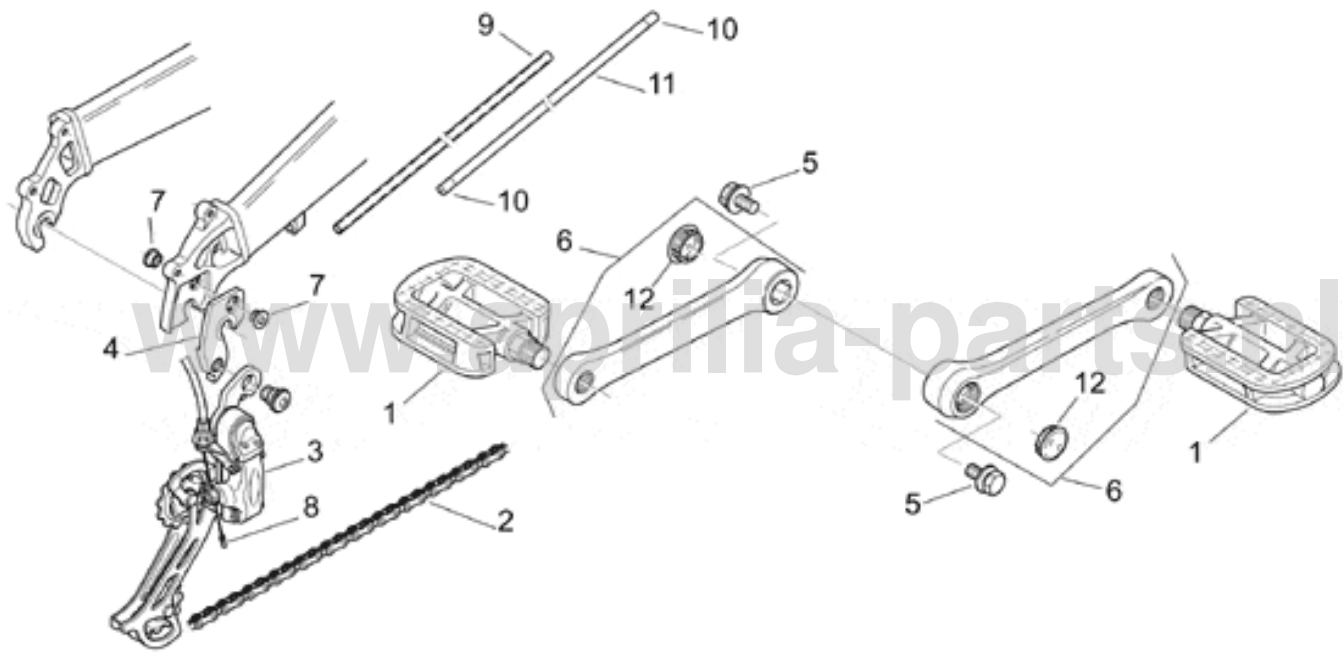

Ref.	Description	Year	I.M.	Country	Version	Code	Qty
1	Ball ring set, complete	-	-	-	city	8000101	1
	Ball ring set, complete	-	-	-	rac	8000034	1
2	Spacer SP3	-	-	-	-	8000035	1
3	Spacer SP1,5	-	-	-	city	8000194	1
	Spacer SP10	-	-	-	rac	8000105	1
4	Front fork	-	-	-	city	8000196	1
	Front fork	-	-	-	rac	8000044	1
5	Frame	-	-	-	city	8000091	1
	Frame	-	-	-	rac	8000045	1
6	Anti-dust tube	-	-	-	city	8000203	2
	Anti-dust tube	-	-	-	rac	8000202	2
7	Sleeve plug	-	-	-	-	8000256	2

Ref.	Description	Year	I.M.	Country	Version	Code	Qty
1	Pedal	-	-	-	-	8000181	1
2	Chain	-	-	-	-	8000038	1
3	Rear derailleur	-	-	-	-	8000039	1
4	Plate	-	-	-	-	8000106	1
5	Screw with washer M8X 18	-	-	-	-	8000041	2
6	Crankset	-	-	-	-	8000030	1
7	Pin	-	-	-	-	8000107	1
8	End cap 100 pz	-	-	-	-	8000028	1
9	Transparent cable housing	-	-	-	-	8000220	1
10	Open ferrule	-	-	-	-	8000221	1
11	Casing	-	-	-	-	8000219	1
12	Crankset cap	-	-	-	-	8000257	2

Ref.	Description	Year	I.M.	Country	Version	Code	Qty
1	Front hub	-	-	-	-	8000001	1
2	Rear hub	-	-	-	-	8000103	1
3	Sprag clutch	-	-	-	-	8000003	1
4	Spoke disc	-	-	-	-	8000004	1
5	Front spoke	-	-	-	city	8000178	36
	Front spoke	-	-	-	rac	8000007	36
6	Spoke	-	-	-	city	8000177	18
	Spoke	-	-	-	rac	8000005	18
7	Spoke	-	-	-	city	8000176	18
	Spoke	-	-	-	rac	8000006	18
8	Wheel	-	-	-	city	8000179	2
	Wheel	-	-	-	rac	8000008	2
9	Tyre	-	-	-	city	8000094	2
	Tyre	-	-	-	rac	8000009	2
10	Inner tube	-	-	-	city	8000095	2
	Inner tube	-	-	-	rac	8000010	2
11	Flap	-	-	-	city	8000093	2
	Flap	-	-	-	rac	8000011	2
12	Oval reflector, amber	-	-	-	-	8000012	4
13	Nipples	-	-	-	-	8000227	72
14	Plastic washer	-	-	-	-	8000223	1