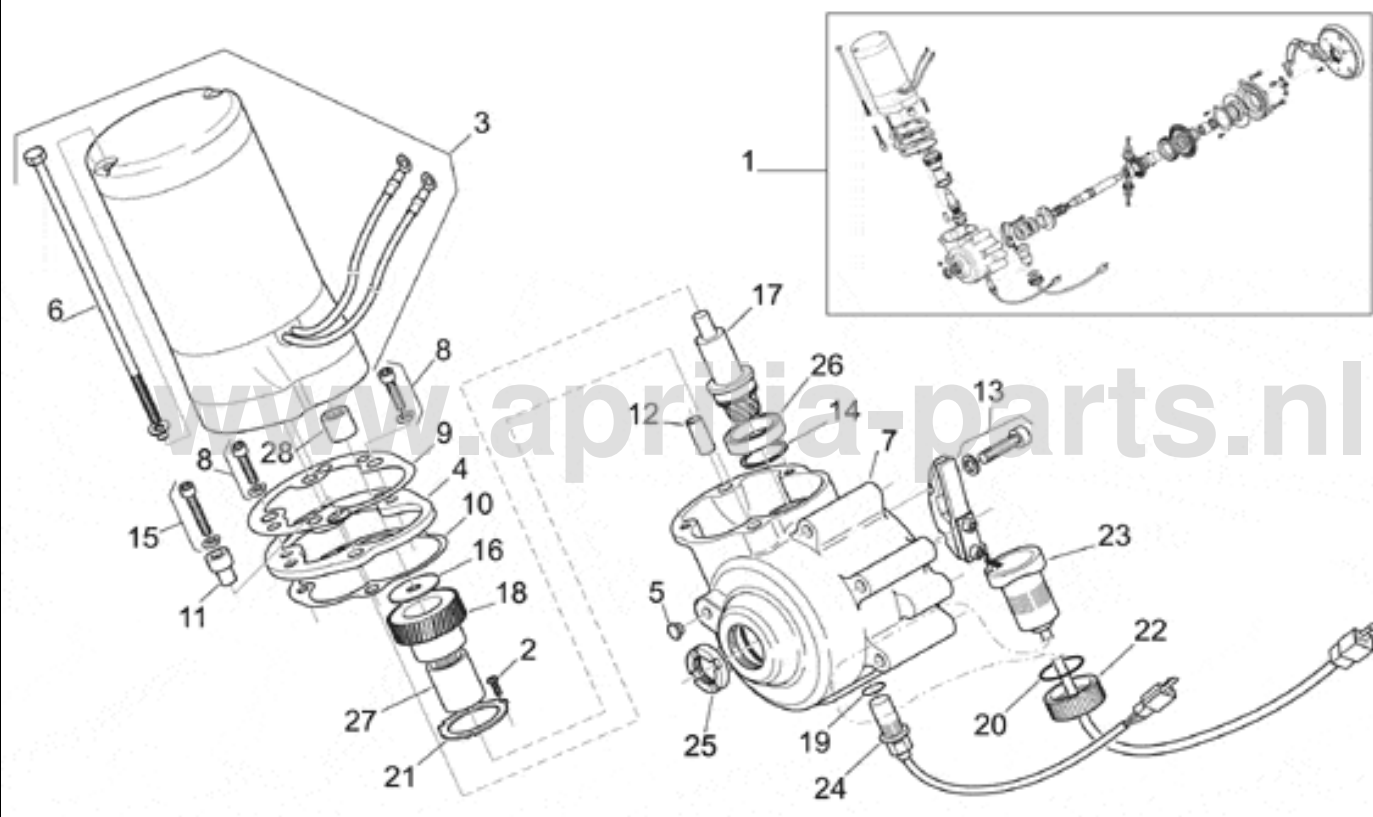

Ref.	Description	Year	I.M.	Country	Version	Code	Qty
1	Motor kit	-	-	-	-	8000068	1
2	Screw M4 X8 100 pz	-	-	-	-	8000141	3
3	Motor	-	-	-	-	8000120	1
4	Eng. connecting plate	-	-	-	-	8000127	1
5	Plug	-	-	-	-	8000133	2
6	Screw m5x167	-	-	-	-	8000224	2
7	Crankcase	-	-	-	-	8000143	1
8	Screw M5X10 100 pz	-	-	-	-	8000172	2
9	Gasket	-	-	-	-	8000126	1
10	Gasket	-	-	-	-	8000128	1
11	Pin	-	-	-	-	8000124	1
12	Pin	-	-	-	-	8000139	1
13	Screw with washer M6X25	-	-	-	-	8000135	2
14	Gasket ring	-	-	-	-	8000131	1
15	Screw with washer M5X25	-	-	-	-	8000123	1
16	Washer	-	-	-	-	8000122	1
17	Driving spiral bevel gear	-	-	-	-	8000129	1
18	Helical gear	-	-	-	-	8000138	1
19	O-ring	-	-	-	-	8000174	1
20	O-ring	-	-	-	-	8000134	1
21	Washer	-	-	-	-	8000130	1
22	Nut	-	-	-	-	8000137	1
23	Torque sensor	-	-	-	-	8000136	1
24	Speed sensor	-	-	-	-	8000175	1
25	Nut	-	-	-	-	8000132	1
26	Bearing	-	-	-	-	8000142	1
27	Bearing	-	-	-	-	8000125	1
28	Bearing	-	-	-	-	8000121	1