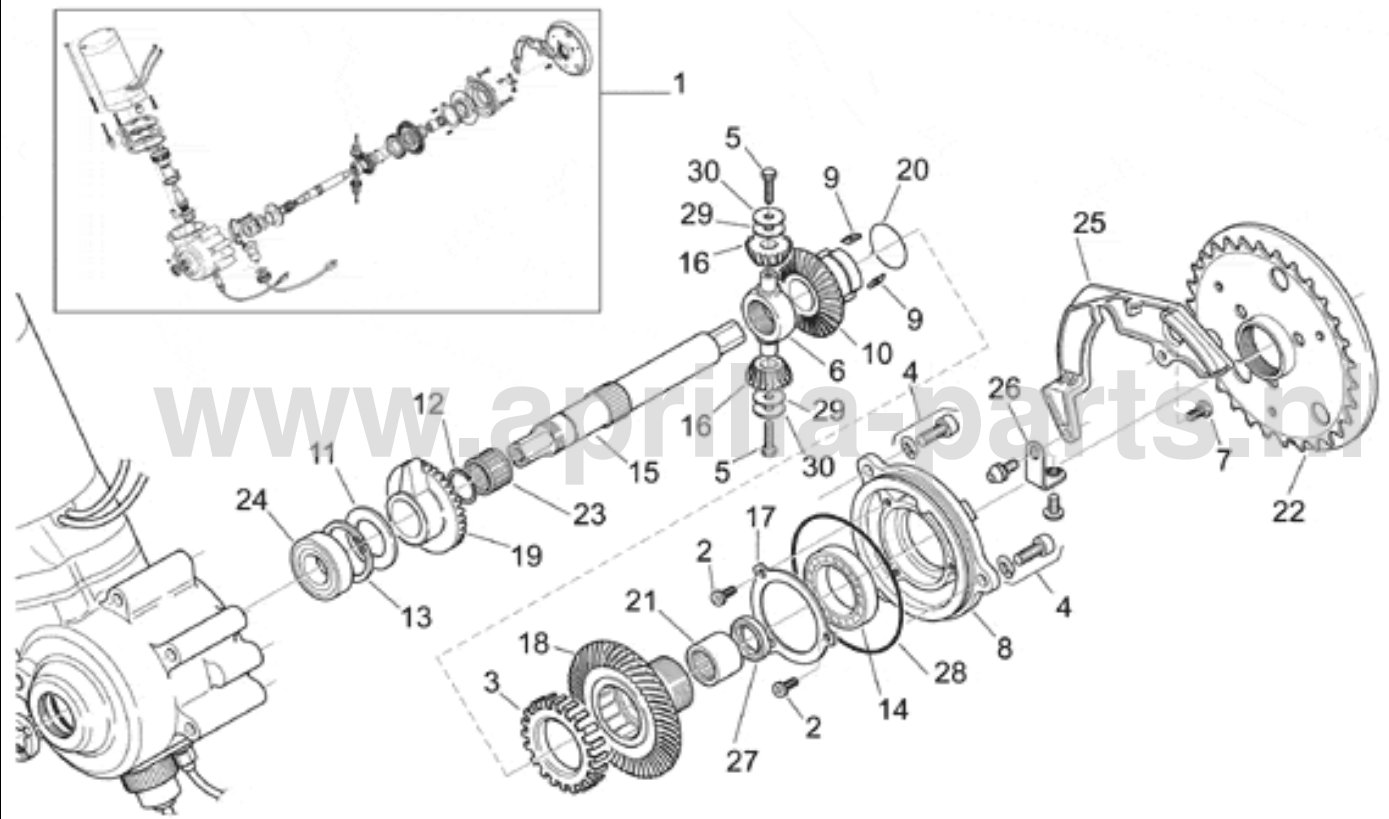

Ref.	Description	Year	I.M.	Country	Version	Code	Qty
1	Motor kit	-	-	-	-	8000068	1
2	Screw M4 X8 100 pz	-	-	-	-	8000141	3
3	Speed sensor disk	-	-	-	-	8000163	1
4	Screw with washer M6X 16	-	-	-	-	8000171	3
5	Screw M5x15	-	-	-	-	8000144	2
6	Transmission arm	-	-	-	-	8000160	1
7	Screw M5X12 100 pz	-	-	-	-	8000168	1
8	Side cover	-	-	-	-	8000170	1
9	Guide pin	-	-	-	-	8000164	2
10	Ratchet drive bevel gear	-	-	-	-	8000162	1
11	Thrust washer SP2,8	-	-	-	-	8000207	1
	Thrust washer SP2,9	-	-	-	-	8000167	1
	Thrust washer SP3	-	-	-	-	8000157	1
12	Washer	-	-	-	-	8000156	1
13	Gasket ring	-	-	-	-	8000155	1
14	Bearing	-	-	-	-	8000226	1
15	Primary drive shaft	-	-	-	-	8000161	1
16	Driving spiral bevel gear	-	-	-	-	8000147	2
17	Washer	-	-	-	-	8000151	1
18	Driving spiral bevel gear	-	-	-	-	8000149	1
19	Ratchet drive bevel gear	-	-	-	-	8000158	1
20	Spring	-	-	-	-	8000148	1
21	Bearing	-	-	-	-	8000165	1
22	Chain ring	-	-	-	-	8000154	1
23	Bearing	-	-	-	-	8000159	1
24	Bearing	-	-	-	-	8000173	1
25	Chain protector	-	-	-	-	8000153	1
26	Bracket	-	-	-	-	8000169	1
27	Oil seal	-	-	-	-	8000150	1
28	O-ring	-	-	-	-	8000152	1
29	Washer	-	-	-	-	8000146	2
30	Washer	-	-	-	-	8000145	2