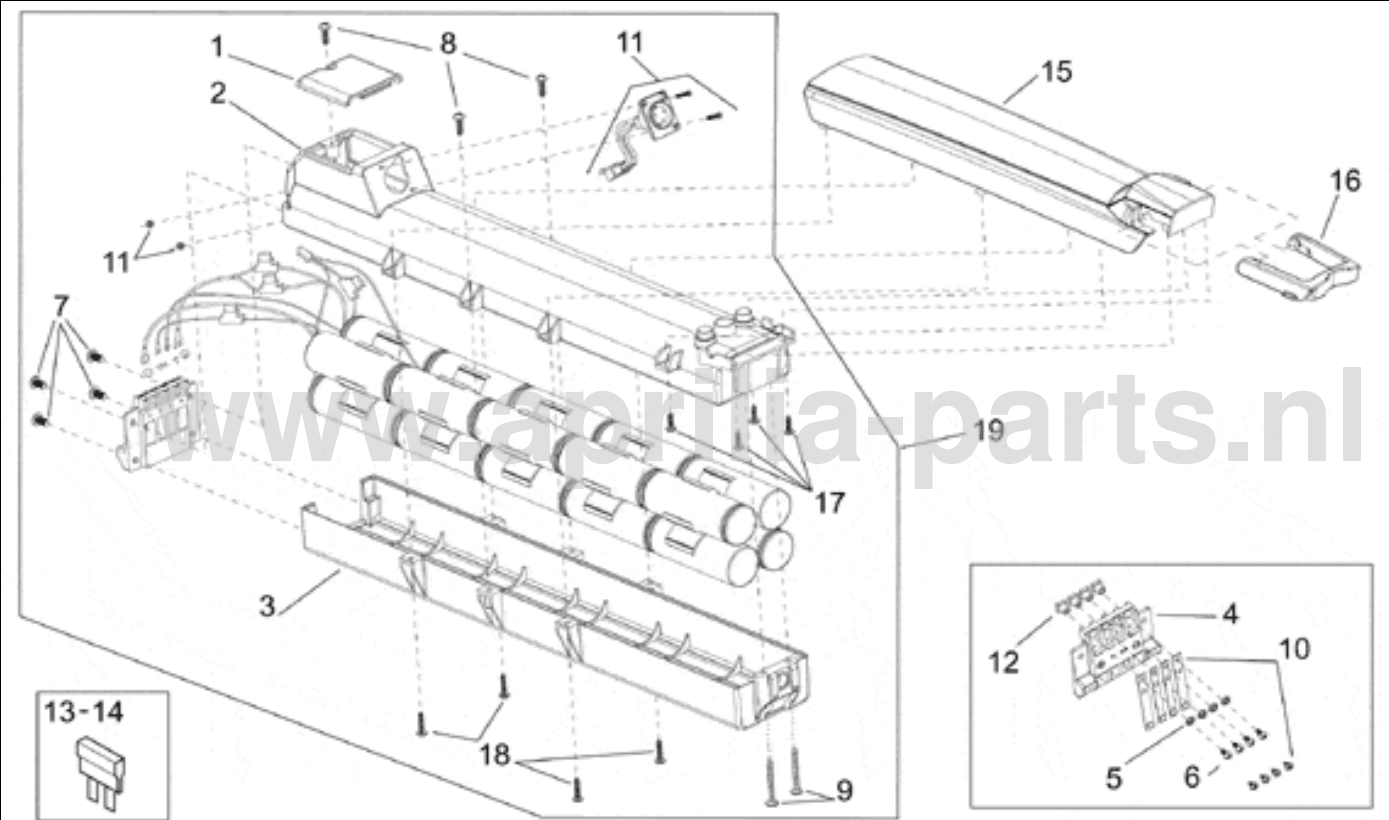

Ref.	Description	Year	I.M.	Country	Version	Code	Qty
1	Pedal	-	-	-	-	8000181	1
2	Chain	-	-	-	-	8000038	1
3	Rear derailleur	-	-	-	-	8000039	1
4	Plate	-	-	-	-	8000106	1
5	Screw with washer M8X 18	-	-	-	-	8000041	2
6	Crankset	-	-	-	-	8000030	1
7	Pin	-	-	-	-	8000107	1
8	End cap 100 pz	-	-	-	-	8000028	1
9	Transparent cable housing	-	-	-	-	8000220	1
10	Open ferrule	-	-	-	-	8000221	1
11	Casing	-	-	-	-	8000219	1
12	Crankset cap	-	-	-	-	8000257	2

Ref.	Description	Year	I.M.	Country	Version	Code	Qty
1	Front hub	-	-	-	-	8000001	1
2	Rear hub	-	-	-	-	8000103	1
3	Sprag clutch	-	-	-	-	8000003	1
4	Spoke disc	-	-	-	-	8000004	1
5	Front spoke	-	-	-	city	8000178	36
	Front spoke	-	-	-	rac	8000007	36
6	Spoke	-	-	-	city	8000177	18
	Spoke	-	-	-	rac	8000005	18
7	Spoke	-	-	-	city	8000176	18
	Spoke	-	-	-	rac	8000006	18
8	Wheel	-	-	-	city	8000179	2
	Wheel	-	-	-	rac	8000008	2
9	Tyre	-	-	-	city	8000094	2
	Tyre	-	-	-	rac	8000009	2
10	Inner tube	-	-	-	city	8000095	2
	Inner tube	-	-	-	rac	8000010	2
11	Flap	-	-	-	city	8000093	2
	Flap	-	-	-	rac	8000011	2
12	Oval reflector, amber	-	-	-	-	8000012	4
13	Nipples	-	-	-	-	8000227	72
14	Plastic washer	-	-	-	-	8000223	1

Ref.	Description	Year	I.M.	Country	Version	Code	Qty
1	screw+nut M8X 50	-	-	-	-	8000061	1
2	Screw with washer M5X25	-	-	-	-	8000198	4
3	Screw with washer M5X10	-	-	-	-	8000114	4
4	Body cover (r) City	-	-	-	city	8000417	1
	Body cover (r) Racing	-	-	-	rac	8000049	1
5	Body cover (l) City	-	-	-	city	8000418	1
	Body cover (l) Racing	-	-	-	rac	8000050	1
6	Screw M4X12	-	-	-	-	8000244	4
7	End cover	-	-	-	-	8000053	1
8	Net panel (r)	-	-	-	-	8000054	1
9	Net panel (l)	-	-	-	-	8000055	1
10	Open door City	-	-	-	city	8000419	1
	Open door Racing	-	-	-	rac	8000056	1
11	Chain guard	-	-	-	-	8000057	1
12	Clip	-	-	-	-	8000117	4
13	Screw M5X10	-	-	-	-	8000060	2
14	Screw with washer M5X 15	-	-	-	-	8000113	2