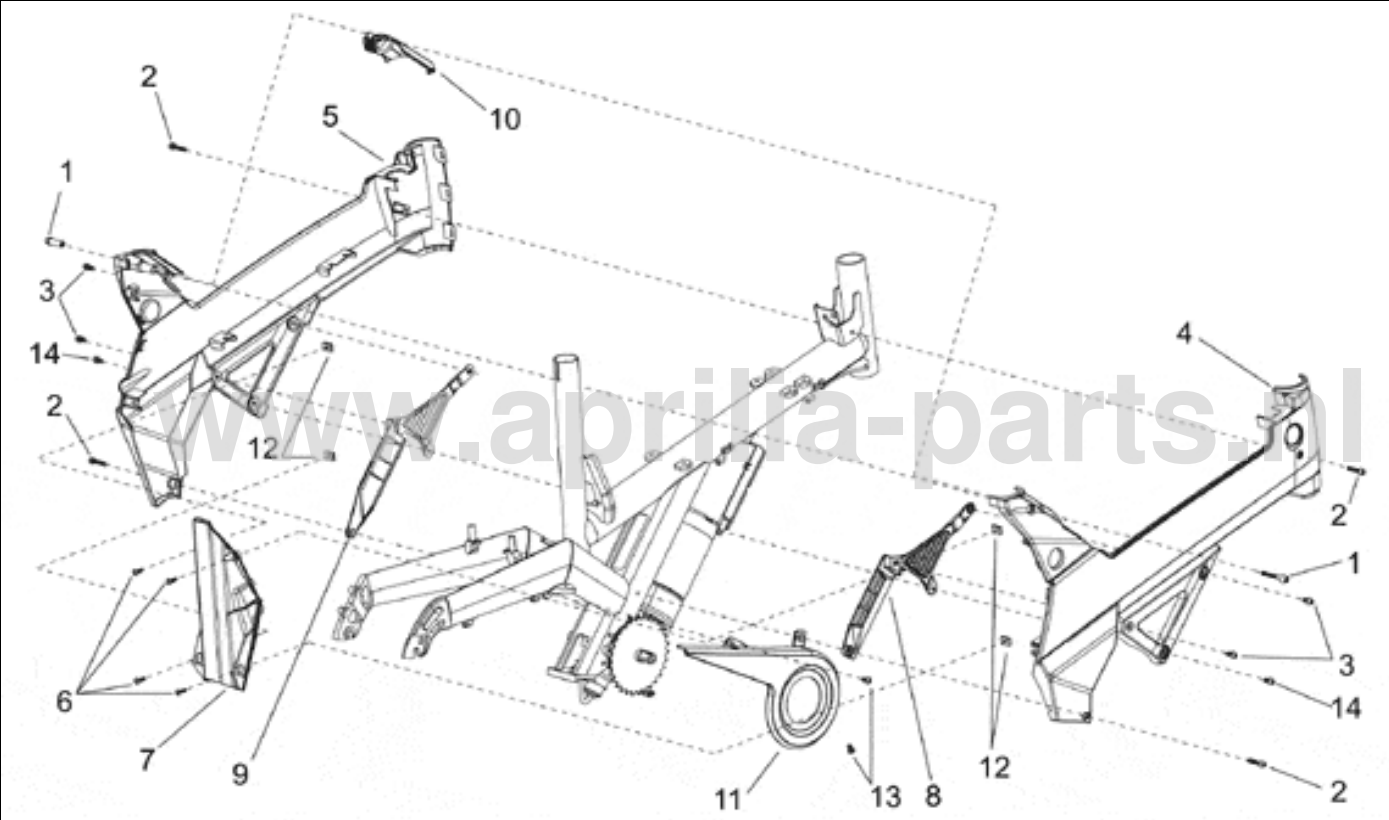

Ref.	Description	Year	I.M.	Country	Version	Code	Qty
1	screw+nut M8X 50	-	-	-	-	8000061	1
2	Screw with washer M5X25	-	-	-	-	8000198	4
3	Screw with washer M5X10	-	-	-	-	8000114	4
4	Body cover (r) City	-	-	-	city	8000417	1
	Body cover (r) Racing	-	-	-	rac	8000049	1
5	Body cover (l) City	-	-	-	city	8000418	1
	Body cover (l) Racing	-	-	-	rac	8000050	1
6	Screw M4X12	-	-	-	-	8000244	4
7	End cover	-	-	-	-	8000053	1
8	Net panel (r)	-	-	-	-	8000054	1
9	Net panel (l)	-	-	-	-	8000055	1
10	Open door City	-	-	-	city	8000419	1
	Open door Racing	-	-	-	rac	8000056	1
11	Chain guard	-	-	-	-	8000057	1
12	Clip	-	-	-	-	8000117	4
13	Screw M5X10	-	-	-	-	8000060	2
14	Screw with washer M5X 15	-	-	-	-	8000113	2