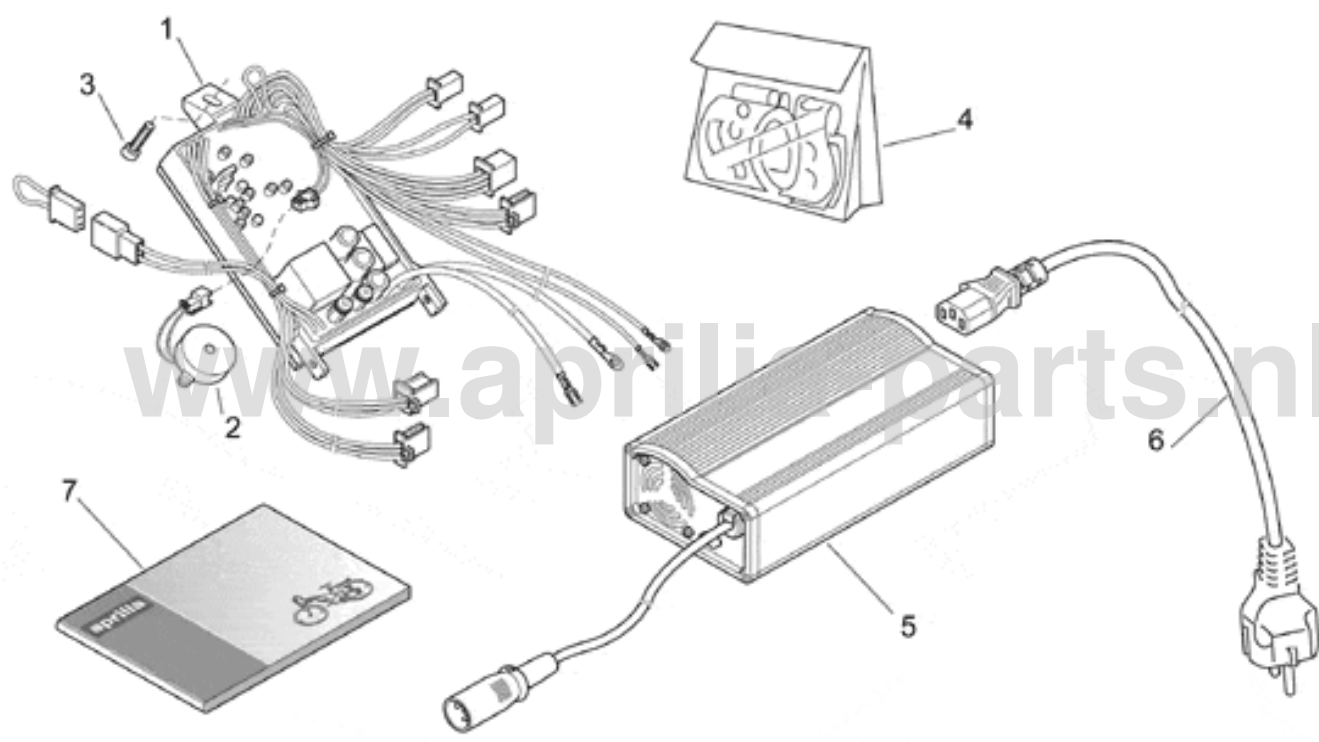

Ref.	Description	Year	I.M.	Country	Version	Code	Qty
1	Gearcase	-	-	-	-	8000047	1
2	Buzzer	-	-	-	-	8000064	1
3	Screw with washer M5X 15	-	-	-	-	8000113	1
4	Decal set	-	-	-	city	8000197	1
	Decal set	-	-	-	rac	8000109	1
5	Charger	-	-	-	-	8000062	1
6	Ac wire	-	-	-	-	8000063	1
7	Operator's handbook	-	-	-	-	8000087	1